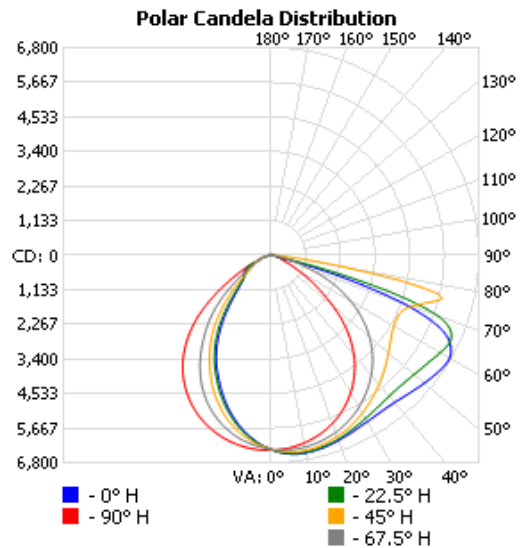

LED Full Cutoff Wall Pack

SSL-WP3T	Segment	Wattage Range	Lumen Range
	Commercial & Industrial	Selectable Wattage (25W-60W)	2,575-6,300lm

Features

- Modern Design Compact Wallpack with Glass diffuser for long life.
- IP65 Wet Location rated with operating temperature range of -40 °C ~ +40 °C.
- 2200K and wattage (25W - 40W-60W)
- Efficacy of ≥ 120 lm/W with 120-347V LED Auto-Sensing driver

Auto-sensing 120-347 V LED driver with Operating temperature range of -40 °C ~ +40 °C

LED:

2200K, Efficacy of ≥ 120 lm/w.

Controls:

Compatible with 0-10V Dimming, Photocell Sensor.

Dimensional Drawing

L	W	H
14.17"	9.29"	6.54"

Polar Candela

Applications

Malls

Hotels

Industry

Office Complex

LED Full Cutoff Wall Pack

SSL-WP3T	Segment	Wattage Range	Lumen Range
	Commercial & Industrial	Selectable Wattage (25W-60W)	2,575-6,300lm