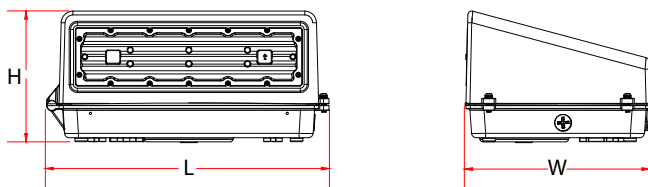

Auto-sensing 120-347 V LED driver with Operating temperature range of -40 °C ~ +40 °C

LED:

2200K, Efficacy of ≥ 120 lm/w.

Controls:

Compatible with 0-10V Dimming, Photocell Sensor.

Dimensional Drawing

L	W	H
14.17"	9.29"	6.54"